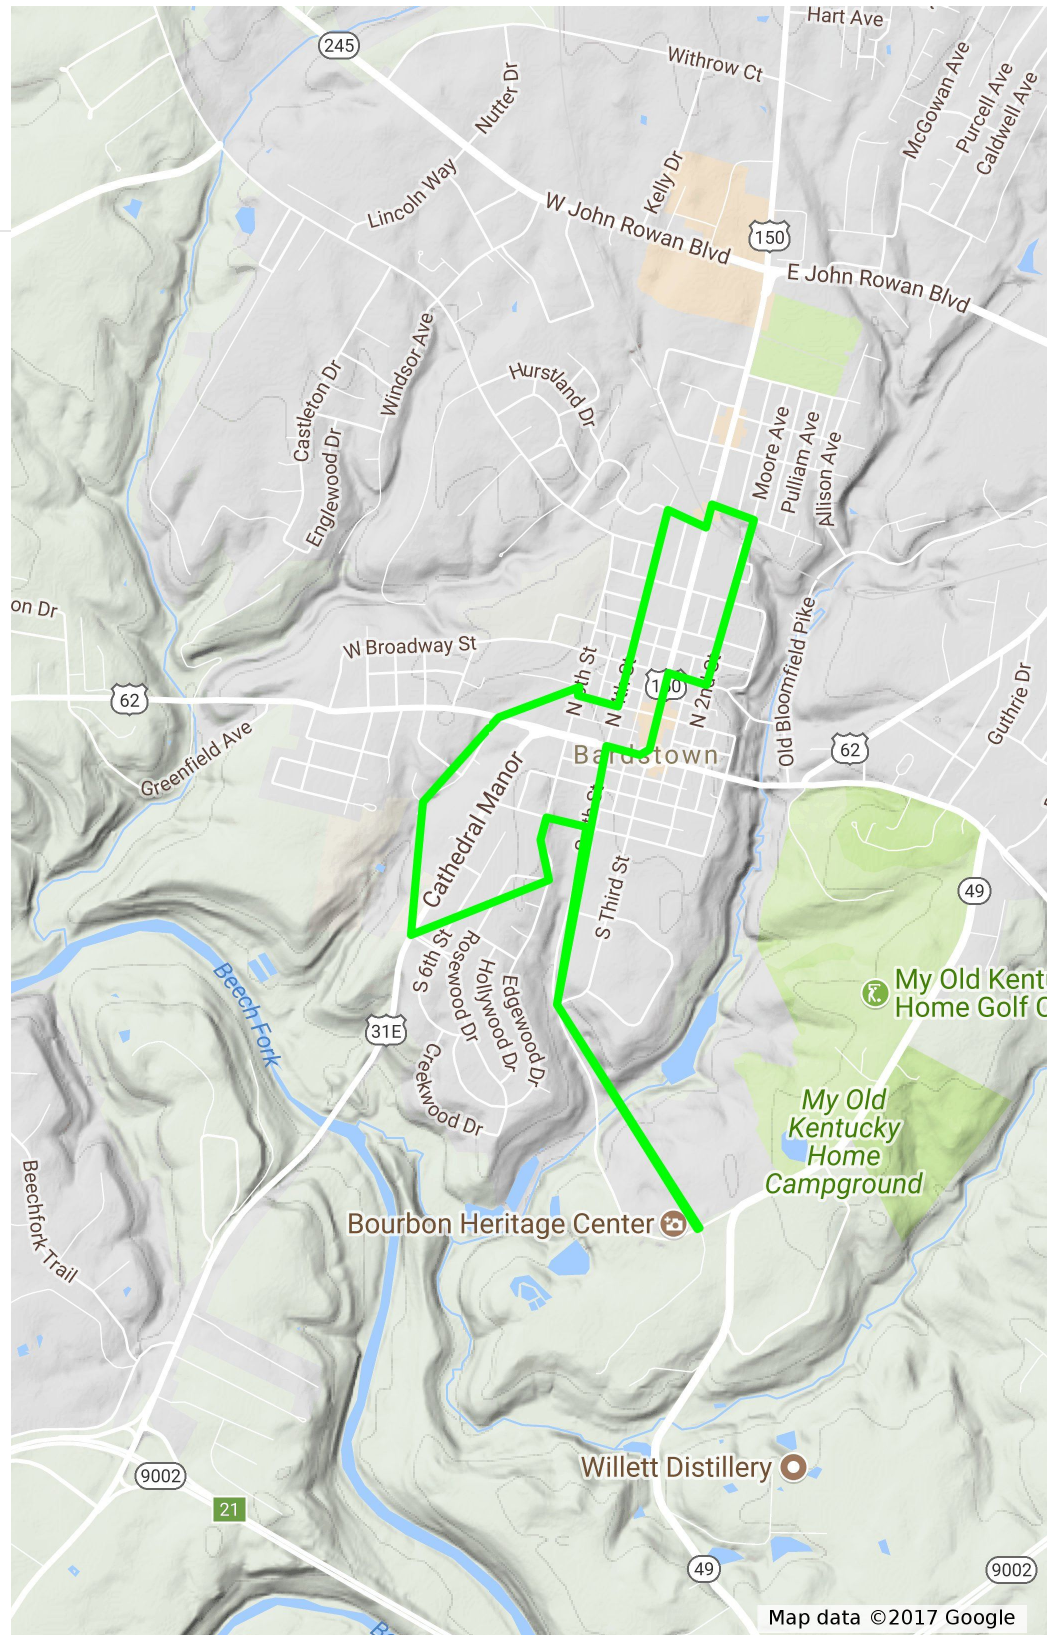

2017 OKHT Saturday Historic Bardstovn 6 Mi.

Saturday Short Route

Historic Bardstovn 6 mile
from Bourbon Heritage Center

Historic Bardstovn 6 mile
from Bourbon Heritage Center

**OKHT40! HISTORIC BARDSTOWN
(SATURDAY) (6 Miles) – Follow Green Markings
Start: 300 Barton Road, Bardstown KY**

Mileage	Turn	Route
0.0	R	Gilkey Run Rd
0.7	S	S Fourth St
1.4	POI	Log School House
1.4	R	Stephen Foster Ave
	POI	Talbott Inn and Jailer's Inn
1.4	B/R	Around traffic circle
1.5	R	31E (3rd Exit)
1.6	POI	Stage Horse Tours
1.7	R	E Broadway (downhill ahead)
	POI	Museum Row
	POI	Civil War Museum (down hill)
1.9	R	E Broadway (back up hill)
2.1	R	Second St
2.1	POI	Union Church
2.5	L	E O'Bryan Ave
2.6	L	Hwy 31E/150 (Caution)
2.6	R	Barber Ave
	POI	My Old Ky Home Dinner Train
2.7	L	N Fourth St
3.2	R	W Flaget St
3.3	R	Fifth St
3.3	Quick L	Xavier Dr
	POI	Spaulding Hall; Oscar Getz Whiskey Museum; Bardstown History Museum
3.4	L	Unnamed Drive -Follow Green Marks to St. Joseph Cathedral (counterclockwise around lot)
3.7	R	Stephen Foster Ave (BUSY)
3.8	Quick L	Barton Rd
4.0	S	Through Barton Entrance
	POI	Barton Distillery
4.6	R	Cathedral Manor
4.7	L	Pioneer Ave
4.8	L	Rosewood Ave at Y
5.1	L	Edgewood Dr
5.2	R	Edgewood Dr
5.3	R	W Muir Ave
5.4	R	S Fourth St
6.1	S	Gilkey Run Rd
6.4	END	Bourbon Heritage Center

L=Left R=Right S=Straight POI=Point of Interest

**EMERGENCY: Call 911
Road Assistance: Call 502-475-2640**