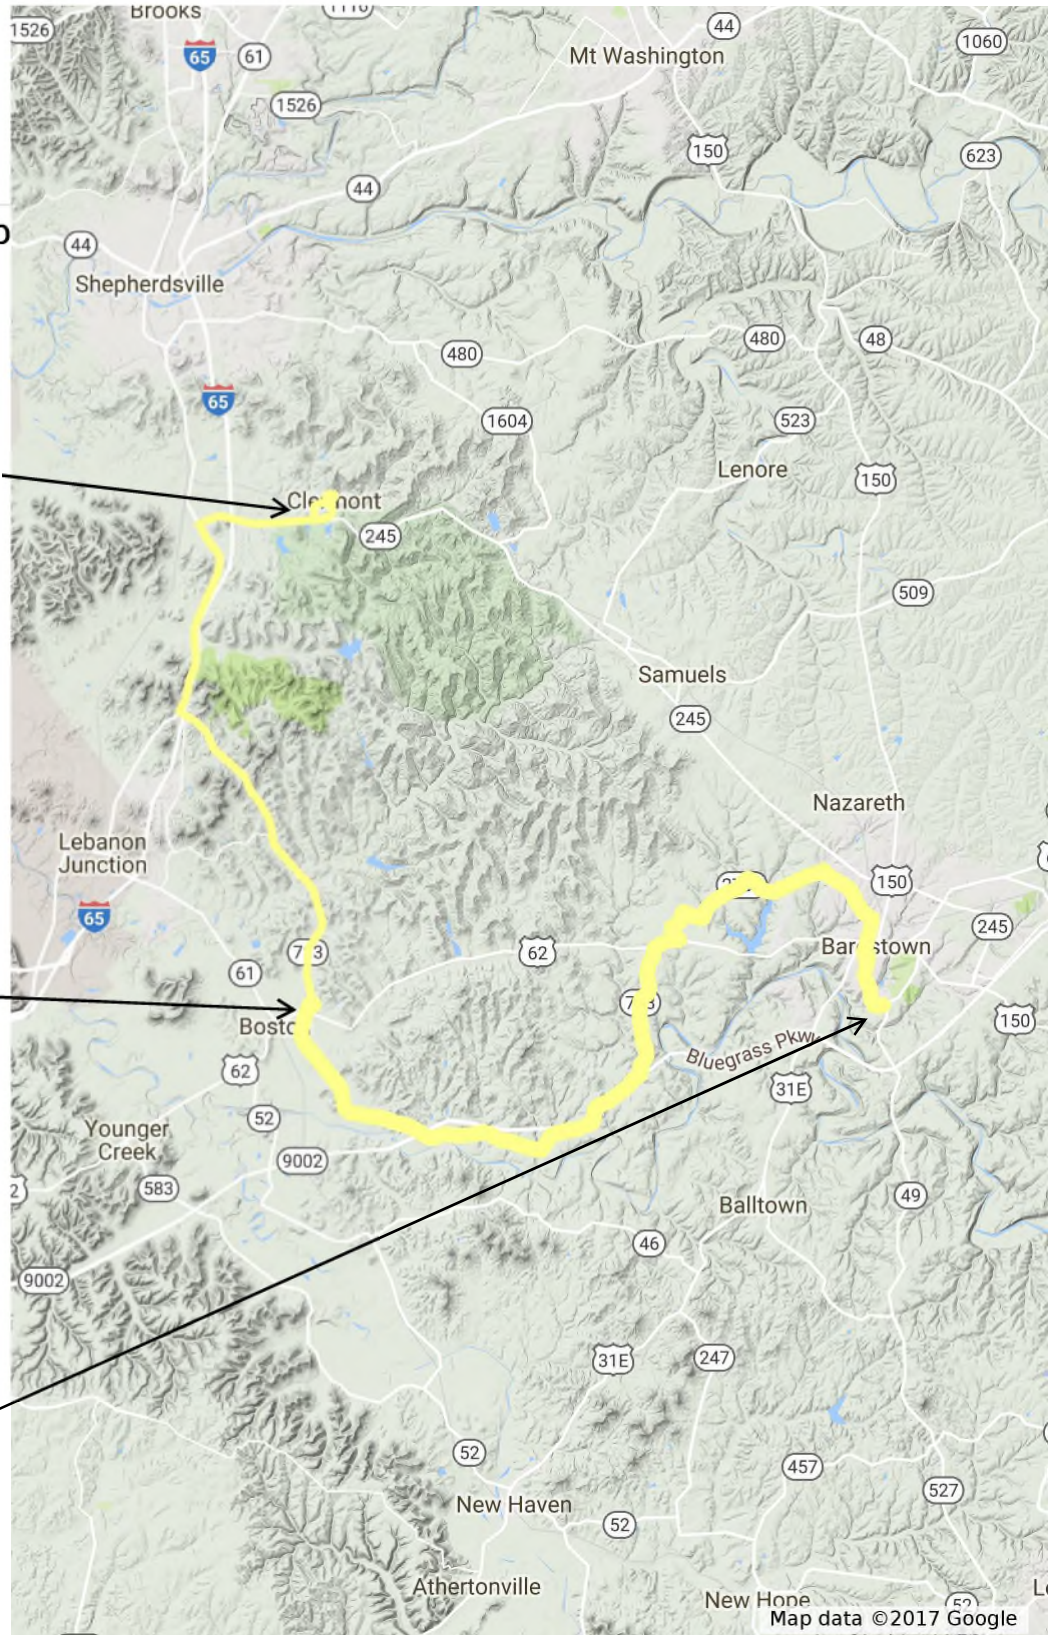

**OKHT40! COOKIES OUT & BACK**  
**(38 Miles) – Follow Yellow Markings**  
**Start: 1311 Gilkey Run Rd, Bardstown KY**

Mileage	Turn	Route
0.0	R	Gilkey Run Rd out of parking lot
0.7	S	S 4th St
1.2	L	W Muir Ave
1.3	R	S 5th St
1.9	L	Templin Ave/Hwy 1430
3.3	L	KY-2737/Ben Irvin Rd
6.4	B/L	to stay on Ky-2737
6.9	L	Airport Rd
7.1	R	US 62 W/Old Boston Rd
7.6	L	KY-733/Bellwood Rd
18.8	<b>R</b>	<b>COOKIE STOP SAG</b> <b>[Sag Open 10 am to 2 pm]</b>
18.9	L	KY-733/Bellwood Rd
30.2	R	US 62 E/Old Boston Rd
30.7	L	Airport Rd
31.0	R	KY-2737/Ben Irvin Rd
34.5	R	Hwy 1430/Templin Ave
35.9	R	N 5th St
36.6	L	W Muir Ave
36.7	R	S 4th St
37.1	S	onto Gilkey Run Rd
<b>37.8</b>	<b>END</b>	<b>Bourbon Heritage Center</b>

Mileage	Turn	Route
0.0	R	Gilkey Run Rd out of parking lot
0.7	S	S 4th St
1.2	L	W Muir Ave
1.3	R	S 5th St
1.9	L	Templin Ave/Hwy 1430
3.3	L	KY-2737/Ben Irvin Rd
6.4	BL	to stay on Ky-2737
6.9	L	Airport Rd
7.1	R	US 62 W/Old Boston Rd
7.6	L	KY-733/Bellwood Rd
18.8	<b>R</b>	<b>COOKIE STOP SAG</b> <b>[Sag Open 10 am to 2 pm]</b>
18.9	R	KY-733/Bellwood Rd
25.5	R	KY-61 N/Preston Hwy
29.3	R	KY-245 S/Clermont Rd
31.5	L	Jim Beam Entrance
32.3	<b>STOP</b>	<b>Jim Beam Stillhouse - SAG</b> <b>Open 11:30 am to 1:30 pm</b>
32.4	L	Happy Hollow Rd/Hwy 135
32.9	R	KY-245 N/Clermont Rd
35.3	L	KY-61S/Preston Hwy
39.1	L	KY-733/Bellwood Rd
45.7	<b>L</b>	<b>COOKIE STOP SAG</b> <b>[Sag Closes at 2 pm]</b>
45.8	L	KY-733/Bellwood Rd
56.9	R	US 62 E/Old Boston Rd
57.4	L	Airport Rd
57.7	R	KY-2737/Ben Irvin Rd
61.2	R	Hwy 1430/Templin Ave
62.6	R	N 5th St
63.3	L	W Muir Ave
63.3	R	S 4th St
63.8	S	onto Gilkey Run Rd
<b>64.5</b>	<b>END</b>	<b>Bourbon Heritage Center</b>

## Sunday Routes

-  Sun. Cookies Out and Back
-  Sun. Cookies and Bourbon

Sunday rides, both on one map

**JIM BEAM AMERICAN  
STILLHOUSE SAG**

**COOKIE STOP  
BOSTON SCHOOL**

**START/FINISH -  
BOURBON  
HERITAGE CENTER**

**COOKIES OUT & BACK - 38 MILES**

**COOKIES & BOURBON METRIC - 65 MILES**